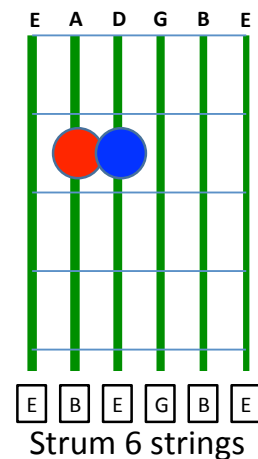

Play with capo 2.fret.

G
Snow is falling

Em (C)
All around me

G G
Children playing, having fun

G
It's the season

Em (C)
Love and understanding

G (D) G
Merry Christmas everyone

G Em (C)
Time for parties and celebration

D
We'll kissed by candlelight

Room is swaying, records playing
All the songs, we love to hear
All I wish that everyday was Christmas
What a nice way to spend the year

We're gonna have a party tonight
I'm gonna find that girl
Underneath the mistletoe, we'll kiss by candlelight

Snow is fallin', all around me
Children playing, having fun
It's the season, love and understanding
Merry Christmas everyone
Merry Christmas everyone

G Major (G)

E Minor (Em)

C Major (C)

D Major (D)