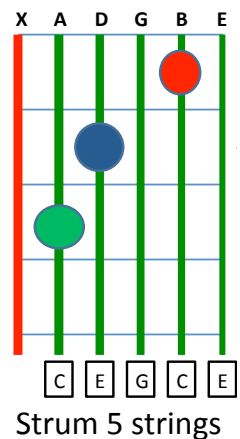

Play with capo 2.fret.

G
Snow is falling

Em (C)
All around me

G G
Children playing, having fun

G
It's the season

Em (C)
Love and understanding

G (D) G
Merry Christmas everyone

G Em (C)
Time for parties and celebration

Snow is fallin', all around me
Children playing, having fun
It's the season, love and understanding
Merry Christmas everyone
Merry Christmas everyone

G Major (G)

E Minor (Em)

C Major (C)

D Major (D)