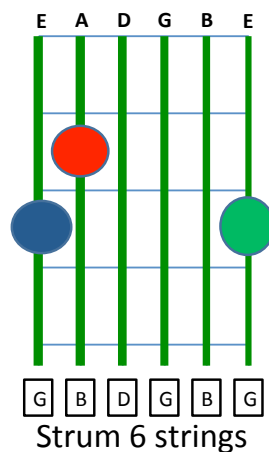

Play with capo 2.fret.

G
Snow is falling

Em (C)
All around me

G G
Children playing, having fun

G
It's the season

Em (C)
Love and understanding

G (D) G
Merry Christmas everyone

G Em (C)
Time for parties and celebration

G G
People dancing all night long

G
Time for presents

Em (C)
And exchanging kisses

G (D) G
Time for singing Christmas songs

Em C G D
We're gonna have a party tonight

Em C G
I'm gonna find that girl underneath the mistletoe,

D
We'll kissed by candlelight

Room is swaying, records playing
All the songs, we love to hear
All I wish that everyday was Christmas
What a nice way to spend the year

We're gonna have a party tonight
I'm gonna find that girl
Underneath the mistletoe, we'll kiss by candlelight

Snow is fallin', all around me
Children playing, having fun
It's the season, love and understanding
Merry Christmas everyone
Merry Christmas everyone

G Major (G)